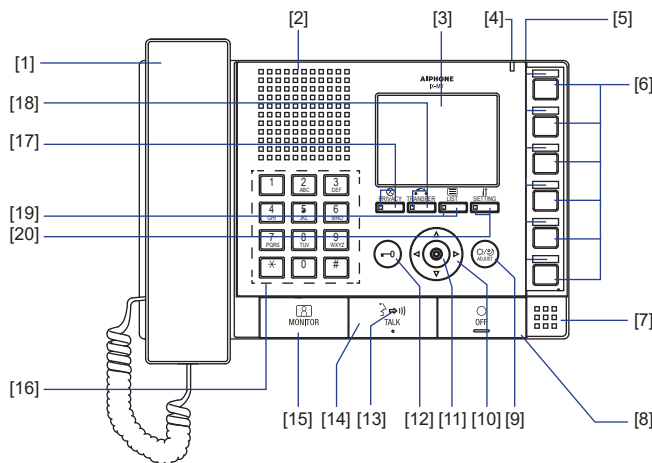

TimeTec AIPHONE IP Intercom

IX-MV Video Master Station

IP Intercom Master Station

The TimeTec AIPHONE IX-MV is an IP addressable video master station with a 3.5" color LCD monitor. It can be wall or desk mounted (desk stand included). The IX-MV offers handset (duplex) and hands-free (VOX/PTT) communication and can page up to 5 zones simultaneously. The IX-MV is equipped with brightness adjustment, giving the user control for camera lighting to better see the visitor requesting entry. Six programmable speed buttons provide quick and easy access to frequently called stations or groups. The IX-MV connects directly to a network using CAT-5e/6 cable and can communicate with any other IX Series station on its network. The station utilizes 802.3af compliant PoE. The TimeTec AIPHONE IX-MV is perfectly paired with TimeTec AIPHONE IX-BA IP addressable video parking intercom station for two-way communication.

SYSTEM DIAGRAM

SPECIFICATIONS

Power Source	802.3af PoE
Communication	Handset Simultaneous Communication, Hands-free Auto-voice actuation or PTT (push-to-talk)
Monitor	3.5 inch color LCD
Paging capacity	Simultaneous to max. 5 zones and/or stations
Mounting	Desktop w/ stand or wall mount
Wiring	CAT-5e or CAT-6
Wiring distance	330'
Temperature	32-104°F (0-40°C)
Dimensions	7-7/16" H x 9-13/16" W x 2-5/16" D
Weight	Approx. 1.81 lbs (820g)

FEATURE CALL-OUT DEFINITIONS

- [1] Handset
- [2] Speaker
- [3] Color LCD Monitor
- [4] Status LED (orange / blue)
- [5] Directory cards and covers
- [6] Speed dial buttons (6)
- [7] Microphone
- [8] OFF button
- [9] ADJUST button
- [10] Menu navigation control button
- [11] Select button
- [12] Door release button
- [13] Transmit LED (blue)
- [14] TALK button
- [15] MONITOR button
- [16] Dial keys
- [17] PRIVACY button and LED (blue)
- [18] TRANSFER button and LED (orange)
- [19] LIST button and LED (blue)
- [20] SETTING button and LED (blue)