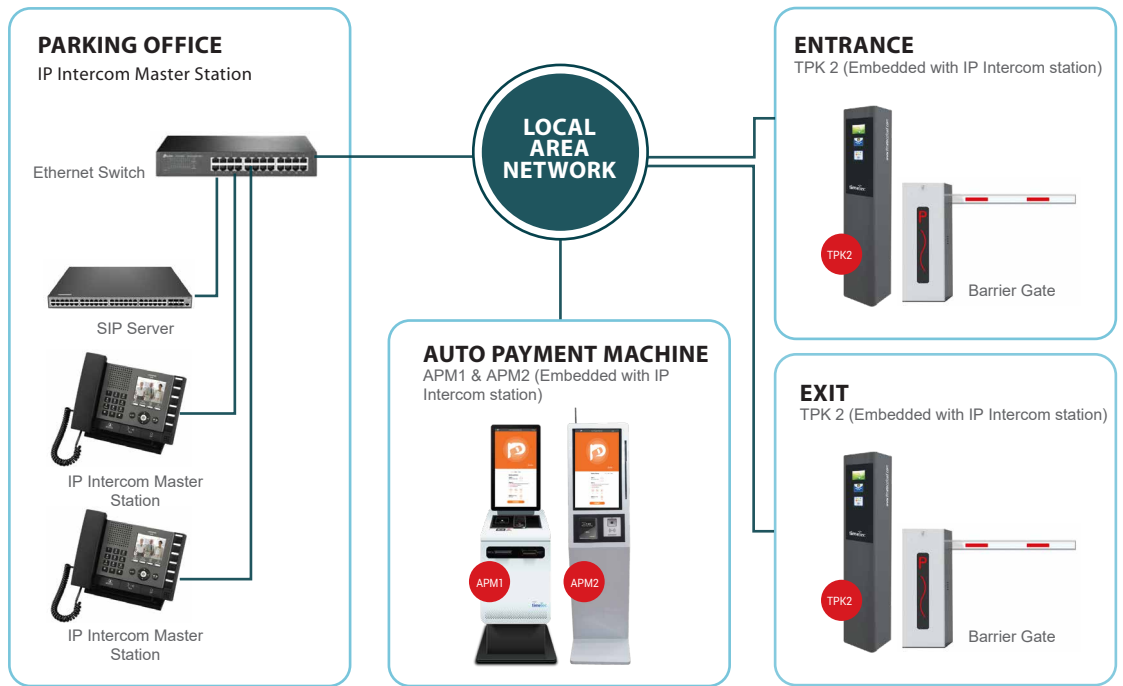

TimeTec AIPHONE IP Intercom

IX-MV Video Master Station

IP Intercom Master Station

The TimeTec AIPHONE IX-MV is an IP addressable video master station with a 3.5" color LCD monitor. It can be wall or desk mounted (desk stand included). The IX-MV offers handset (duplex) and hands-free (VOX/PTT) communication and can page up to 5 zones simultaneously. The IX-MV is equipped with brightness adjustment, giving the user control for camera lighting to better see the visitor requesting entry. Six programmable speed buttons provide quick and easy access to frequently called stations or groups. The IX-MV connects directly to a network using CAT-5e/6 cable and can communicate with any other IX Series station on its network. The station utilizes 802.3af compliant PoE. The TimeTec AIPHONE IX-MV is perfectly paired with TimeTec AIPHONE IX-BA IP addressable video parking intercom station for two-way communication.

SYSTEM DIAGRAM

SPECIFICATIONS

Power Source	802.3af PoE
Communication	Handset Simultaneous Communication, Hands-free Auto-voice actuation or PTT (push-to-talk)
Monitor	3.5 inch color LCD
Paging capacity	Simultaneous to max. 5 zones and/or stations
Mounting	Desktop w/ stand or wall mount
Wiring	CAT-5e or CAT-6
Wiring distance	330'
Temperature	32-104°F (0-40°C)
Dimensions	7-7/16" H x 9-13/16" W x 2-5/16" D
Weight	Approx. 1.81 lbs (820g)

FEATURE CALL-OUT DEFINITIONS

- [1] Handset
- [2] Speaker
- [3] Color LCD Monitor
- [4] Status LED (orange / blue)
- [5] Directory cards and covers
- [6] Speed dial buttons (6)
- [7] Microphone
- [8] OFF button
- [9] ADJUST button
- [10] Menu navigation control button
- [11] Select button
- [12] Door release button
- [13] Transmit LED (blue)
- [14] TALK button
- [15] MONITOR button
- [16] Dial keys
- [17] PRIVACY button and LED (blue)
- [18] TRANSFER button and LED (orange)
- [19] LIST button and LED (blue)
- [20] SETTING button and LED (blue)